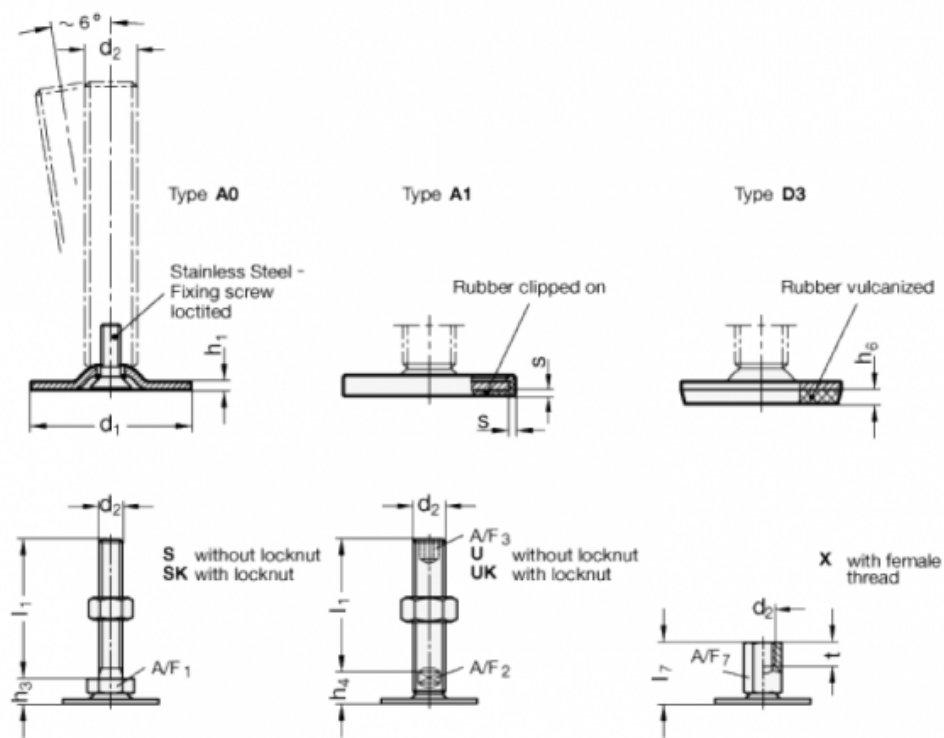

Data Sheet

Article number: 204040M863A3S

Description: E+G levelling foot
GN 40-40-M8-63-A3-S

Note: S Without nut, External hexagon at the bottom

Measures

A/F1	= 17
d1	= 40
d2	= M8
h1	= 2
h3	= 11
h6	= 3.5
l1	= 63
s	=